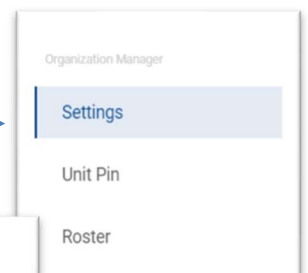

1. Select **Menu** (top left tool bar) – Click on your **Unit** in the drop-down menu
2. In the drop-down menu, go to **Organization Manager**
3. Click on **Unit Pin**, update unit information as follows:

Under **Unit Information**:

- Turn On: Appear on BeAScout
- Turn On: Allow People to Apply Online
- Enter: Contact Person—Telephone—Email Address
- Enter: Unit Website
- Enter: Additional Unit Information
  - Such as days and times of den meetings or special areas of interest to the unit.

Under **Unit Pin Preview**:

Review the information listed in the preview window for any mistakes. If anything needs to be changed, please indicate the changes under Unit Information.

Verify **Fields to Display on Unit Pin**:

Each field that is blue with a check mark will populate in the unit pin located in BeAScout.org.

Under **Unit Meeting Address**:

Enter the full street address, city, state and zip code where the unit typically holds meetings.

4. Scroll to the bottom of the page and click **SAVE**
5. Click **Settings** (left-side of screen menu)
6. Verify that the *Types of Youth Applications This Pack Accepts* is set to the correct designation for your unit.

NOTE: Changes to this field will be reflected in the Unit Pin on BeAScout.org within 24-48 hours.

Types of Youth Applicants This Pack Accepts

1. ☐ Girl Only
   ☐ Boys Only
   ☒ Both Boys and Girls

Need more details?

[Click here](#) for detailed instructions. [Click here](#) for a video tutorial.